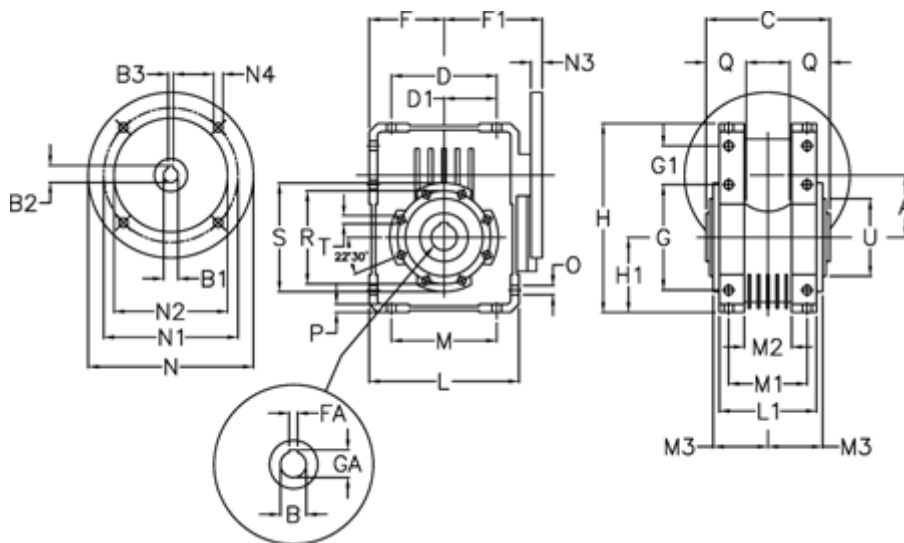

Article number: 392207501574516

Description: Worm Gear with Torque Limiter
W75 L1-U-15-P112B5

Measures

A = 75	F = 87	L = 174	N2 = 180	T = M8x14
B = 30	F1 = 120	L1 = 104	N3 = 13	U = 90
B1 E7 = 28	FA = 8	M = 126	N4 = 12.5	
B2 = 31.3	G = 126	M1 = 82	O = 10.5	
B3 H9 = 8	G1 = 46.5	M2 = 44	P = 9	
C = 127	GA = 33.3	M3 = 58.5	Q = 40	
D = 109.5	H = 220.5	N = 250	R = 110	
D1 = 46.5	H1 = 87	N1 = 215	S = 125	